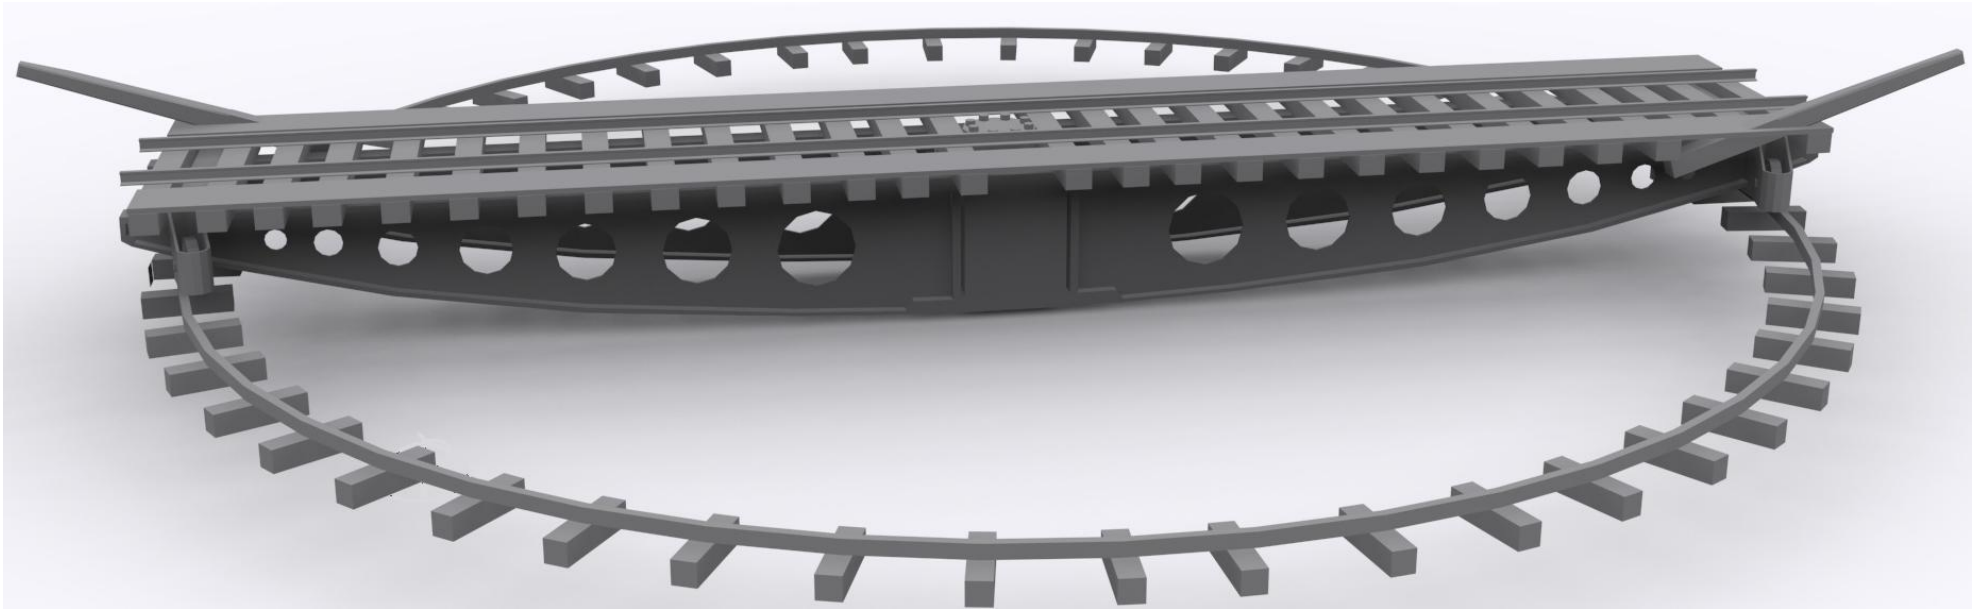

Silver Stream Railway Inc.

Turntable Fund.

Kiwi Rail have made the Waitakere Turntable available for purchase giving SSR the opportunity to secure an important piece of railway infrastructure. We need your help by donating towards the cost of purchase and transport of what is now the only remaining 50 foot turntable in the North Island and now one of only 3 remaining in New Zealand. Once purchased and transported to our site it will be installed and enable all of the railways locomotives ,including our mighty Ka (when separated from its tender). to be turned allowing for more varied operations on our expanding railway.